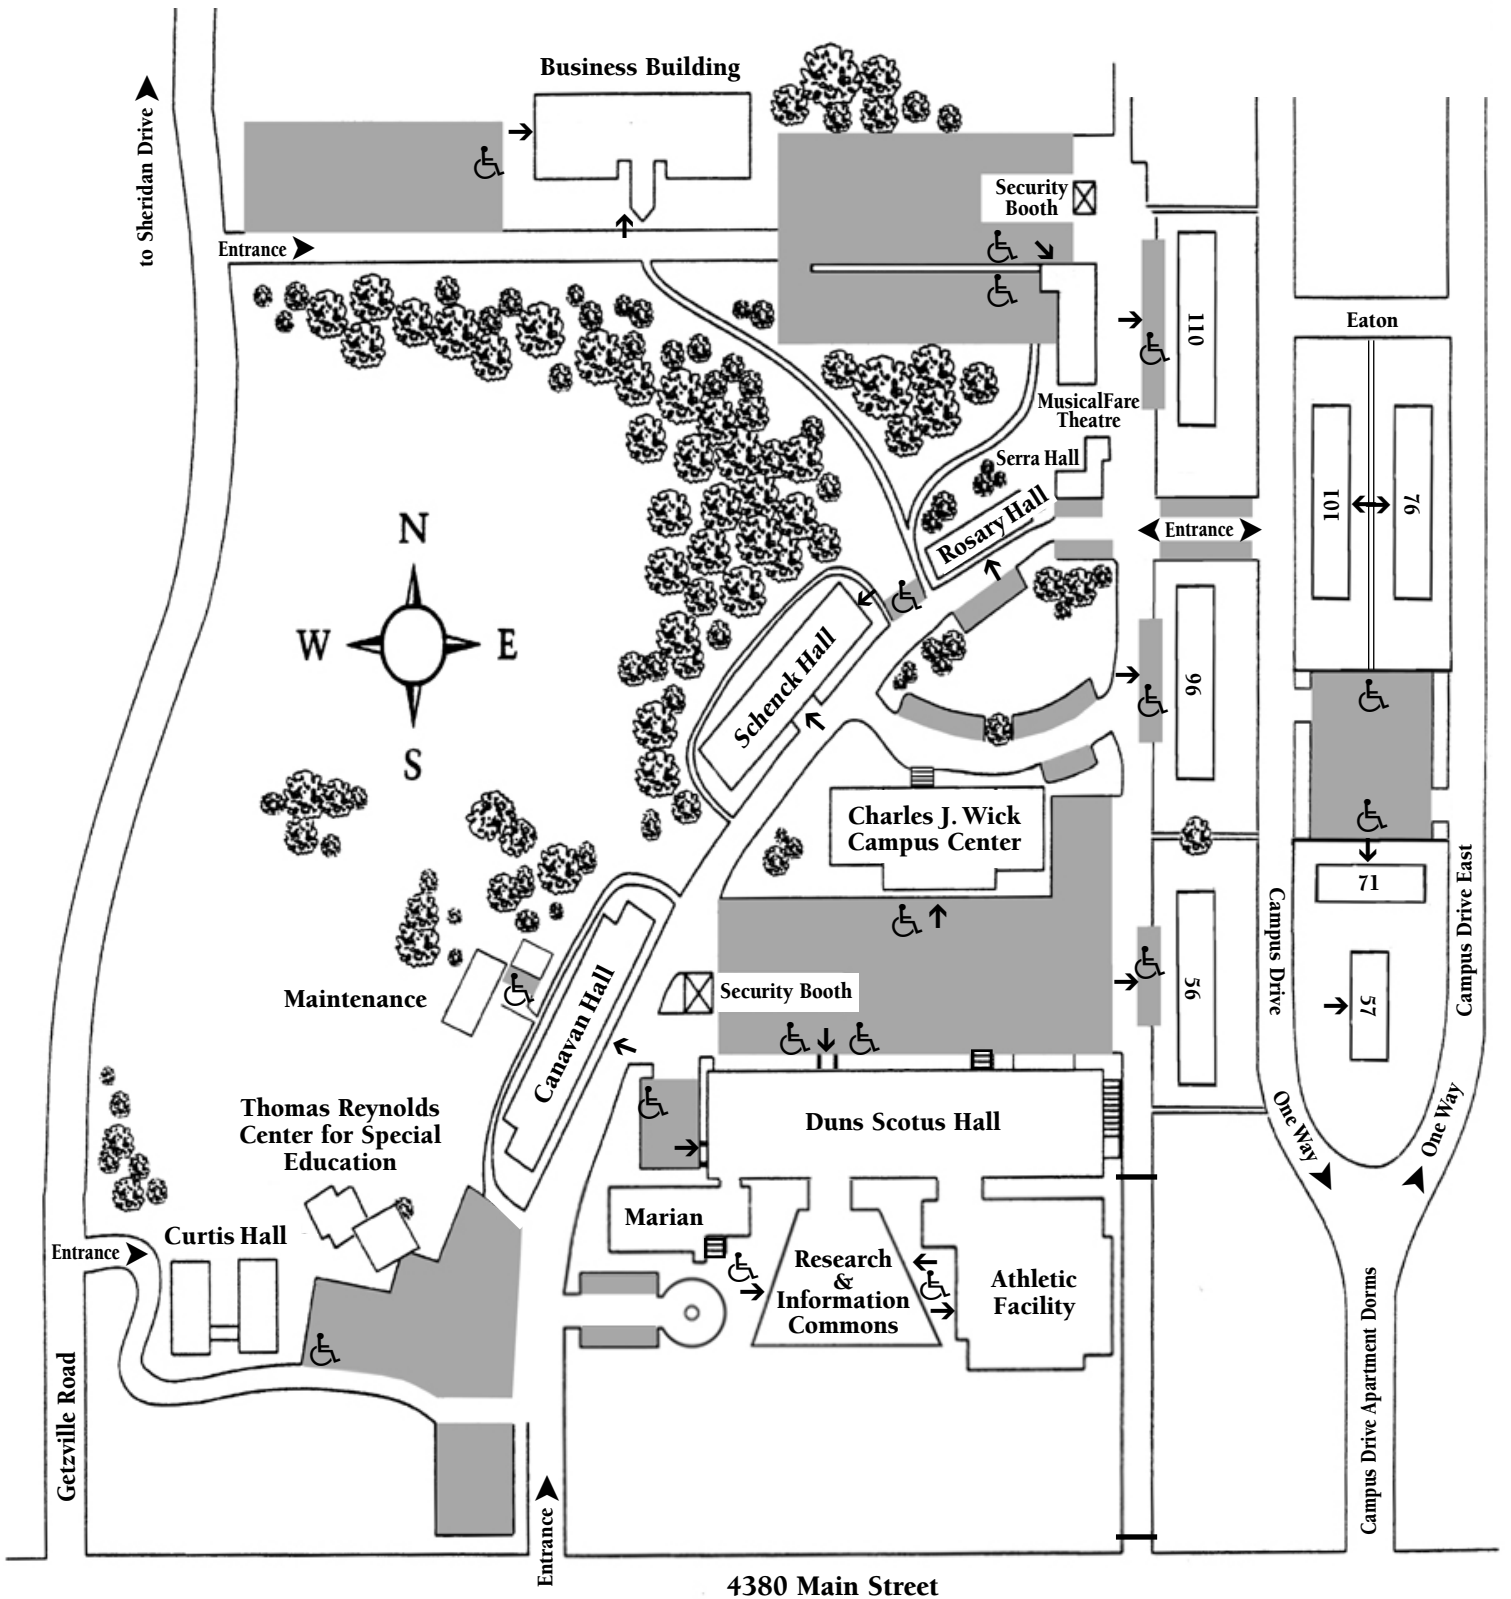

DAEMEN COLLEGE

Campus

-  Parking
-  Accessible Parking Spaces
-  Accessible Entrances

← to downtown

to Harlem Road,
NYS Thruway & I-290 →