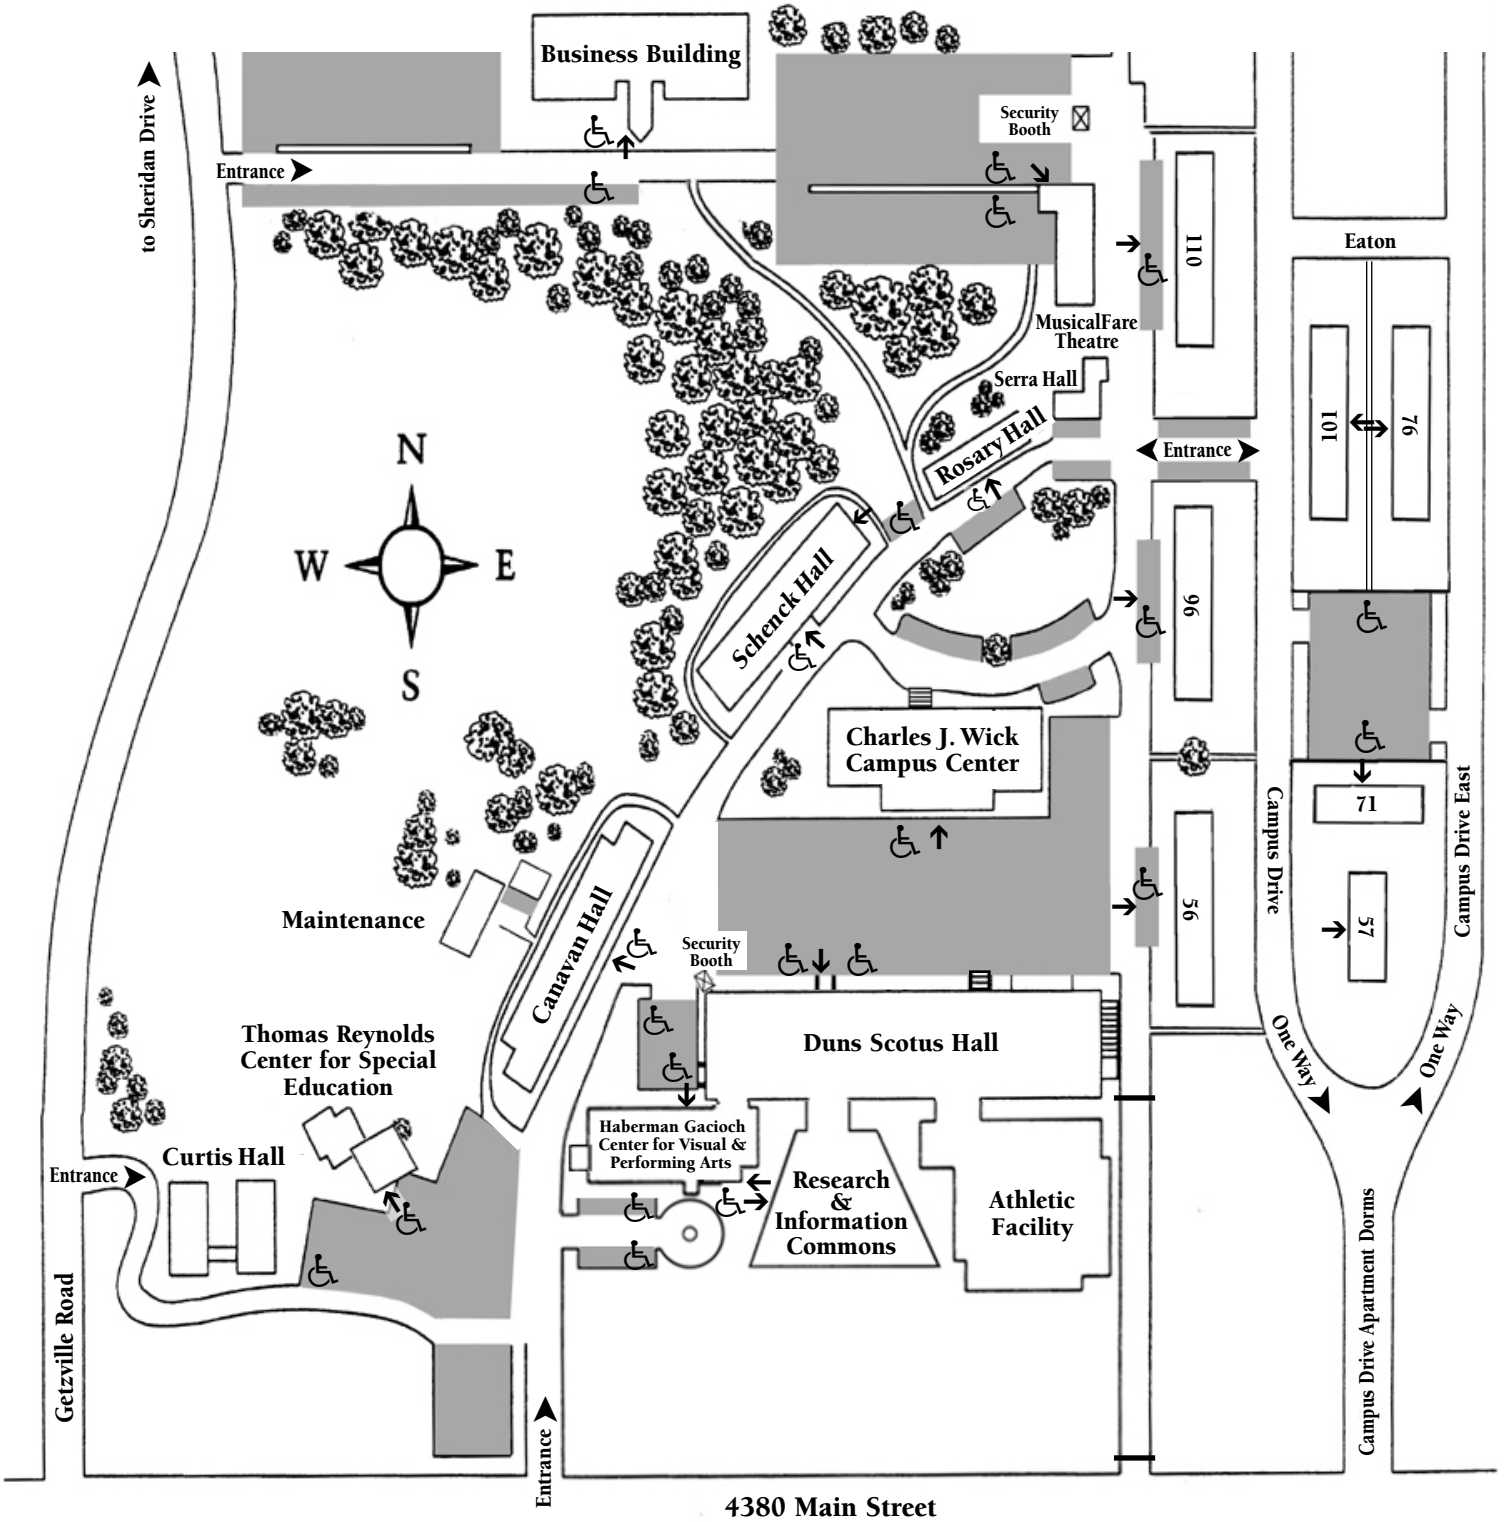

# DAEMEN COLLEGE

4380 Main St., Amherst, NY 14226

716.839.3600

www.daemen.edu

 Parking

 Accessible Parking Spaces

 Accessible Entrances

to downtown Buffalo

to Harlem Road, NYS Thruway & I-290